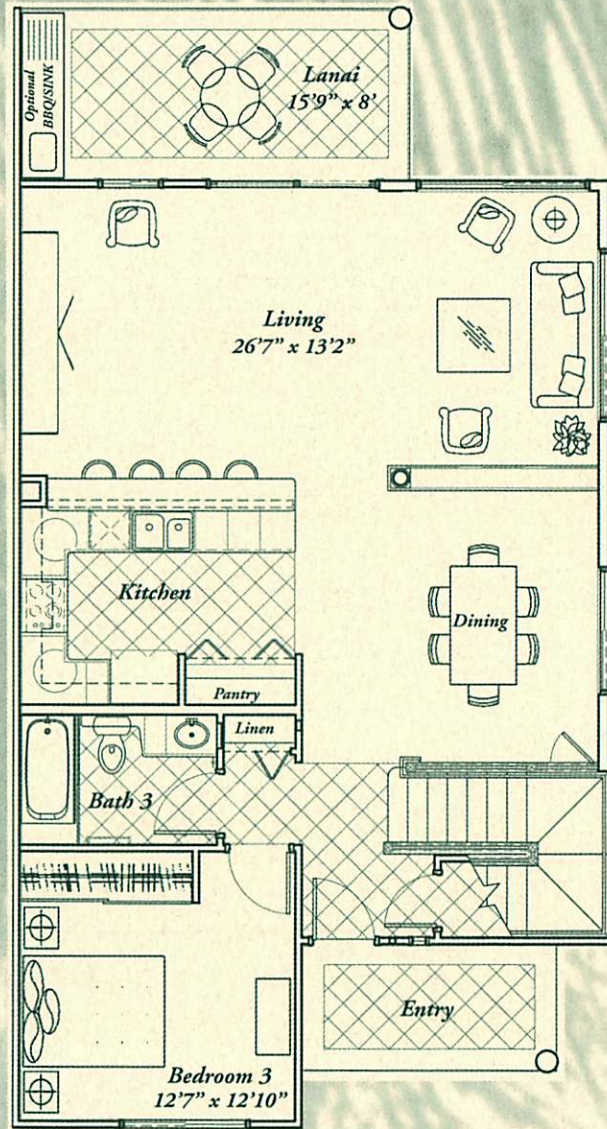

The Palm Villas

AT MAUNA LANI BEACH RESORT

THE KING

3 Bedroom Plus Den/Study • 3 Bath

Living	1,911 sq. ft.
Lanai/Storage	270 sq. ft.
Total Living Area	2,181 sq. ft.
Plus Garage	200 sq. ft.
Total Area	2,381 sq. ft.

FIRST FLOOR

SECOND FLOOR