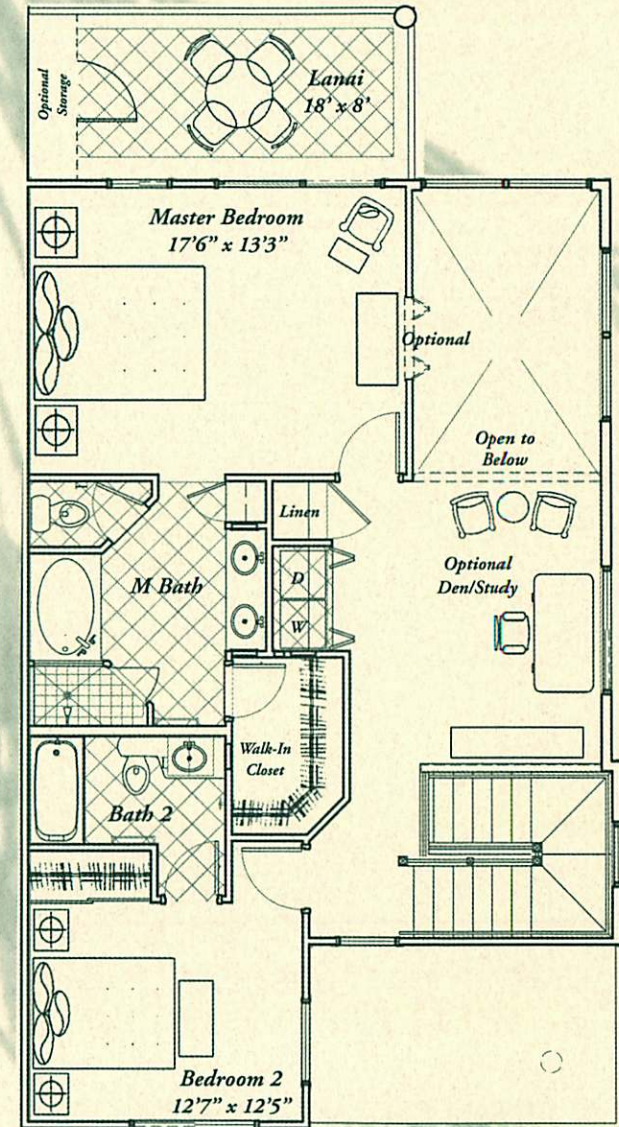

The Palm Villas

AT MAUNA LANI BEACH RESORT

THE KING

3 Bedroom Plus Den/Study • 3 Bath

Living	1,911 sq. ft.
Lanai/Storage	270 sq. ft.
Total Living Area	2,181 sq. ft.
Plus Garage	200 sq. ft.
Total Area	2,381 sq. ft.

FIRST FLOOR

SECOND FLOOR