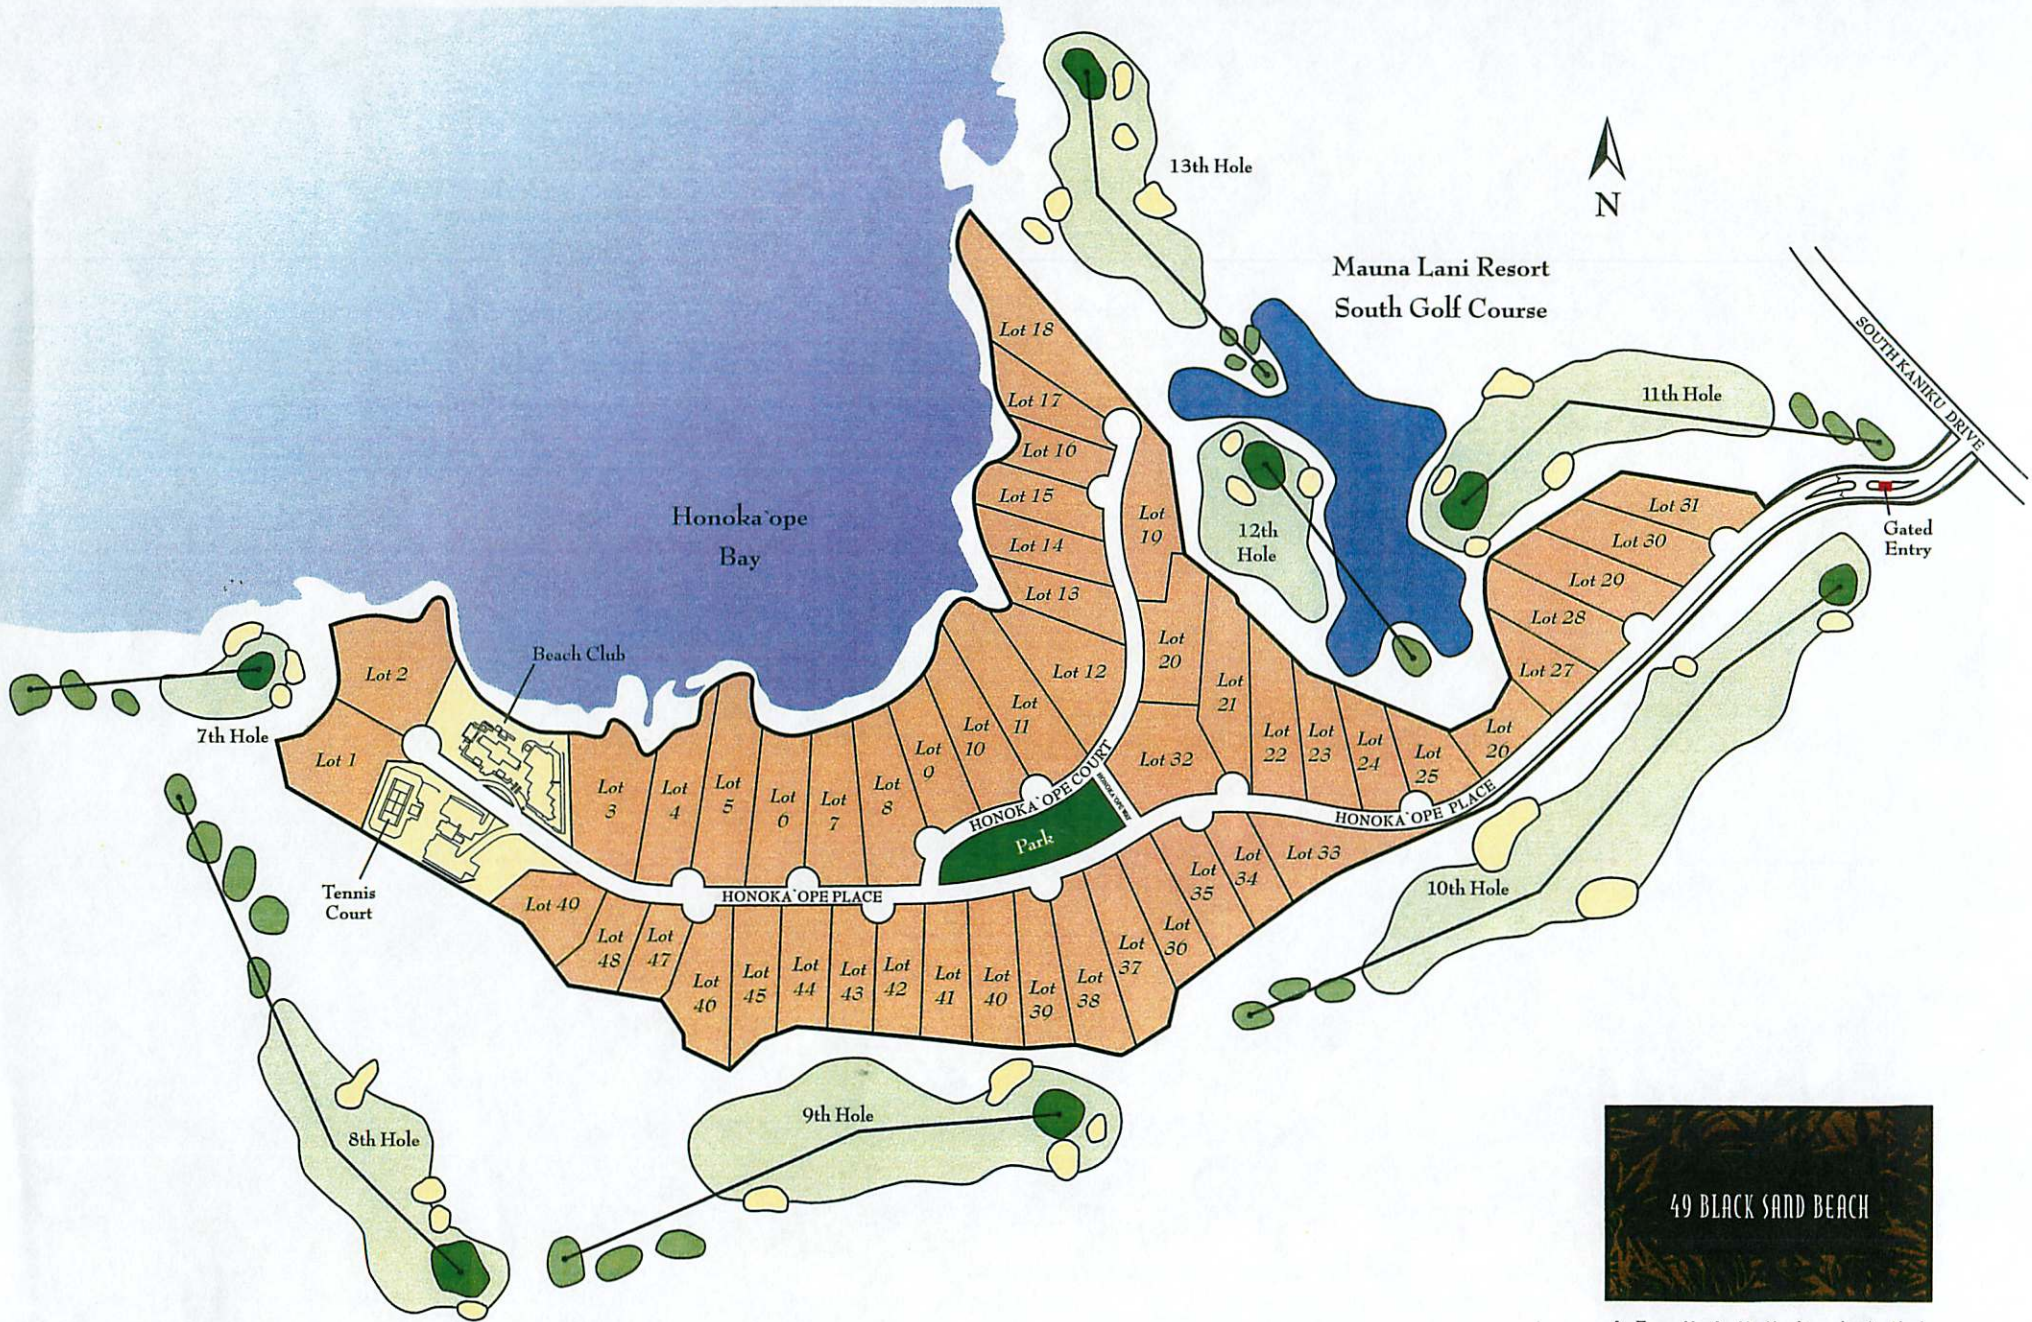

# Site Plan

Subject to change.

49 BLACK SAND BEACH

AT MAUNA LANI